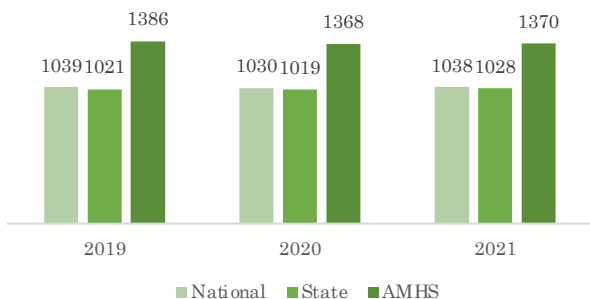

Academic Magnet High School

◆ ERUDITIO ET HONOR ◆

School Profile 2022-2023

Required coursework

26 Carnegie Units (including electives)

English	4.0	➤ A/B 90-minute block schedule
Math	4.0	
Science	4.0	
Social Studies	4.0	➤ Seven classes plus study hall every year
Foreign Language	4.0	
Physical Education	1.0	➤ All English, Math, Science and Social Studies courses offered at Honors or AP level only
Health	0.5	
Computer Science	1.0	
AP Seminar	1.0	
AP Research	1.0	
Electives	2.0	

26 AP course offerings

Art Studio: 2D Design & Drawing	Macroeconomics
Biology	Music Theory
Calculus AB	Physics I
Calculus BC	Physics C: Electricity and Magnetism
Chemistry	Physics C: Mechanics
Computer Science Applications	Psychology
Computer Science Principles	Research
English Language and Composition	Seminar
English Literature and Composition	Spanish Language
Environmental Science	Statistics
European History	U.S. History
French Language	U.S. Government
Human Geography	World History: Modern

SAT results (combined / mean)