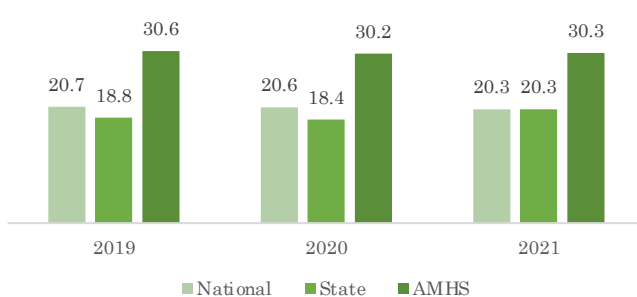

ACT results (composite / mean)

Multiple matriculations to each of the following schools (2017 – 2022)

American University	Emory University	Stanford University	University of North Carolina, Asheville
Anderson University	Florida Southern College	The Citadel	University of North Carolina, Chapel Hill
Appalachian State University	Florida State University	Trident Technical College	University of North Carolina, Wilmington
Arizona State University	Fordham University	Tufts University	University of Notre Dame
Auburn University	Furman University	Tulane University	University of Richmond
Belmont University	George Washington University	United States Air Force Academy	University of South Carolina
Boston University	Georgetown University	United States Military Academy	University of South Carolina, Aiken
Brandeis University	Georgia Institute of Technology	United States Naval Academy	University of Southern California
Brigham Young University	Harvard University	University College Dublin	University of St. Andrews
Clemson University	Haverford College	University of Alabama	University of Tennessee
Coastal Carolina University	Howard University	University of Alabama, Huntsville	University of Texas, Austin
Colby College	Johns Hopkins University	University of California, Los Angeles	University of Virginia
College of Charleston	Lehigh University	University of California, San Diego	University of Washington
College of William & Mary	Mercer University	University of California, Santa Barbara	Virginia Polytechnic Institute
Colorado State University	Michigan State University	University of Chicago	Wake Forest University
Cornell University	New York University	University of Colorado, Boulder	Washington and Lee University
Davidson College	North Carolina State University	University of Florida	Winthrop University
DePaul University	Ohio State University	University of Georgia	Wofford College
Duke University	Princeton University	University of Miami	Yale University
Eckerd College	Rice University	University of Michigan	
Elon University	Sewanee, The University of the South	University of Mississippi	
Embry-Riddle Aeronautical University	Southern Methodist University	University of New South Wales