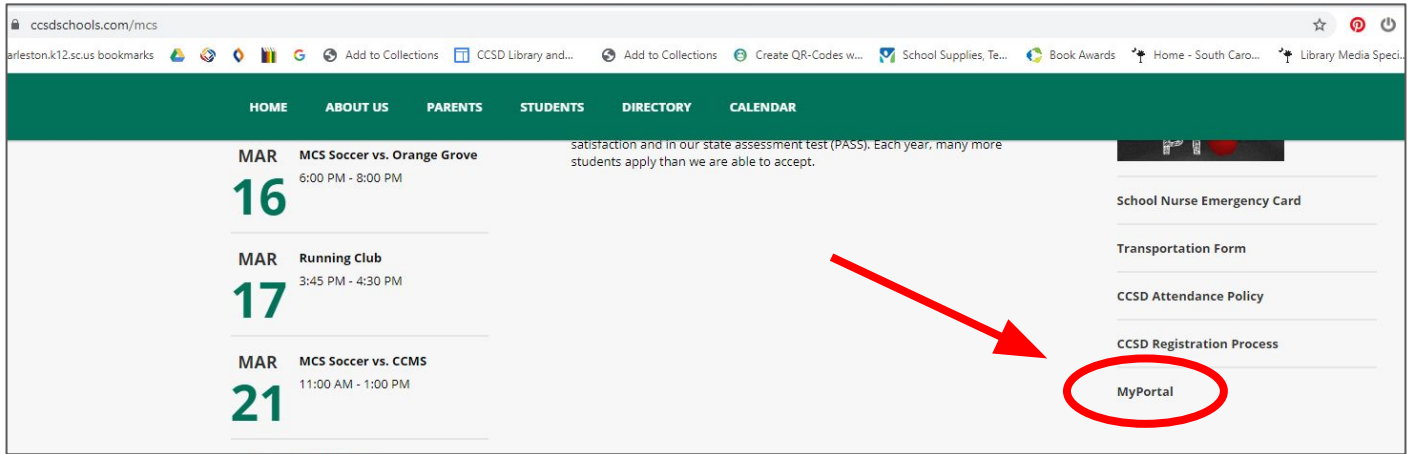

MyPortal Directions to Clever, etc.

1. Type in the web address, myportal.charleston.k12.sc.us, go to school webpage, or district webpage.

2. Type in student username (first 3 letters of last name first 3 letters of first name last 4 numbers of student ID). Check student's folder where their teacher wrote it down if needed. Type in student password. Click "Login."