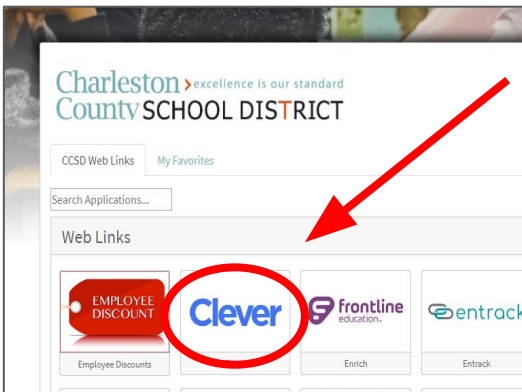

MyPortal Directions to Clever, etc.

1. Type in the web address, myportal.charleston.k12.sc.us, go to school webpage, or district webpage.

2. Type in student username (first 3 letters of last name first 3 letters of first name last 4 numbers of student ID). Check student's folder where their teacher wrote it down if needed. Type in student password. Click "Login."

username: bowlor9999
password: 123456

3. Click on Clever to gain access to all resources: Aleks, iReady, MackinVIA, etc.