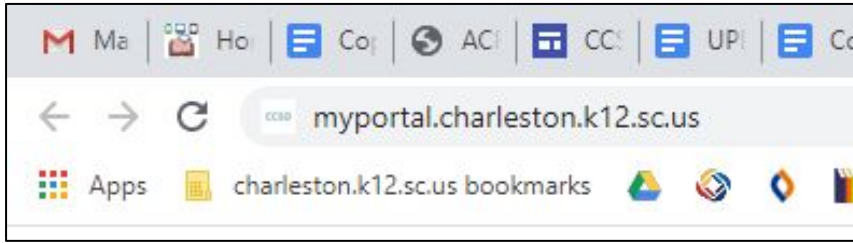

MyPortal Directions to Clever, etc.

1. Type in the web address, myportal.charleston.k12.sc.us, go to school webpage, or district webpage.

2. Type in student username (first 3 letters of last name first 3 letters of first name last 4 numbers of student ID). Check student's folder where their teacher wrote it down if needed. Type in student password. Click "Login."