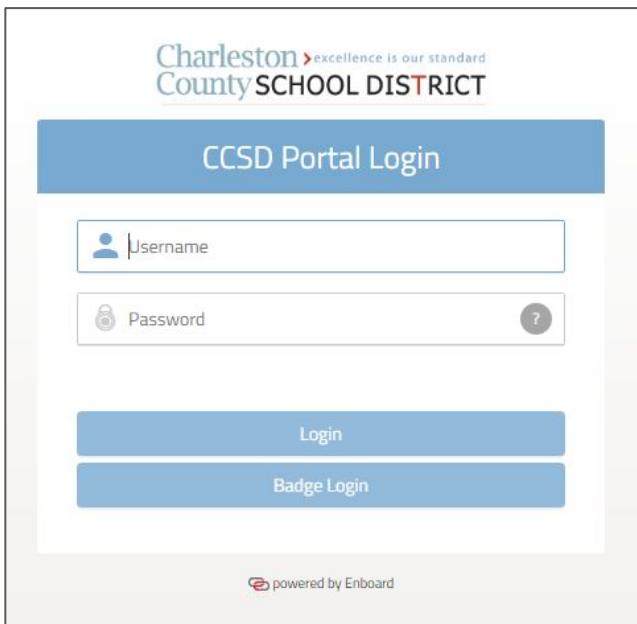

MyPortal Directions to Clever, etc.

1. Type in the web address, myportal.charleston.k12.sc.us, go to school webpage, or district webpage.

2. Type in student username (first 3 letters of last name first 3 letters of first name last 4 numbers of student ID). Check student's folder where their teacher wrote it down if needed. Type in student password. Click "Login."