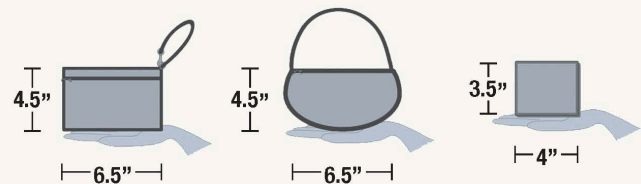

BE CLEAR

ON GAME DAY SAFETY

CLEAR BAG PROCEDURE

APPROVED BAGS

Subject to inspection

CLEAR TOTE
 PLASTIC, VINYL OR PVC
 NOT TO EXCEED 12" X 6" X 12"

SMALL CLUTCH BAG

NO LARGER THAN
 4.5" X 6.5"

DIAPER BAG

MESH BAG

PURSE LARGER THAN 4.5" X 6.5"

PRINTED PATTERN PLASTIC BAG

COMPUTER BAG

FANNY PACK