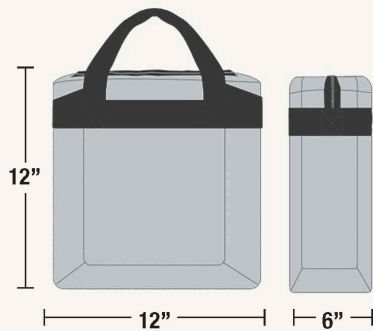

BE CLEAR

ON GAME DAY SAFETY

CLEAR BAG PROCEDURE

APPROVED BAGS

Subject to inspection

CLEAR TOTE
 PLASTIC, VINYL OR PVC
 NOT TO EXCEED 12" X 6" X 12"

SMALL CLUTCH BAG

NO LARGER THAN
 4.5" X 6.5"

PROHIBITED BAGS

BACKPACK

BINOCULARS CASE

CAMERA CASE

CLEAR BACKPACK

TINTED PLASTIC BAG

OVERSIZED TOTE BAG

CINCH BAG

DIAPER BAG

MESH BAG

PURSE LARGER THAN 4.5" X 6.5"

PRINTED PATTERN PLASTIC BAG

COMPUTER BAG

FANNY PACK