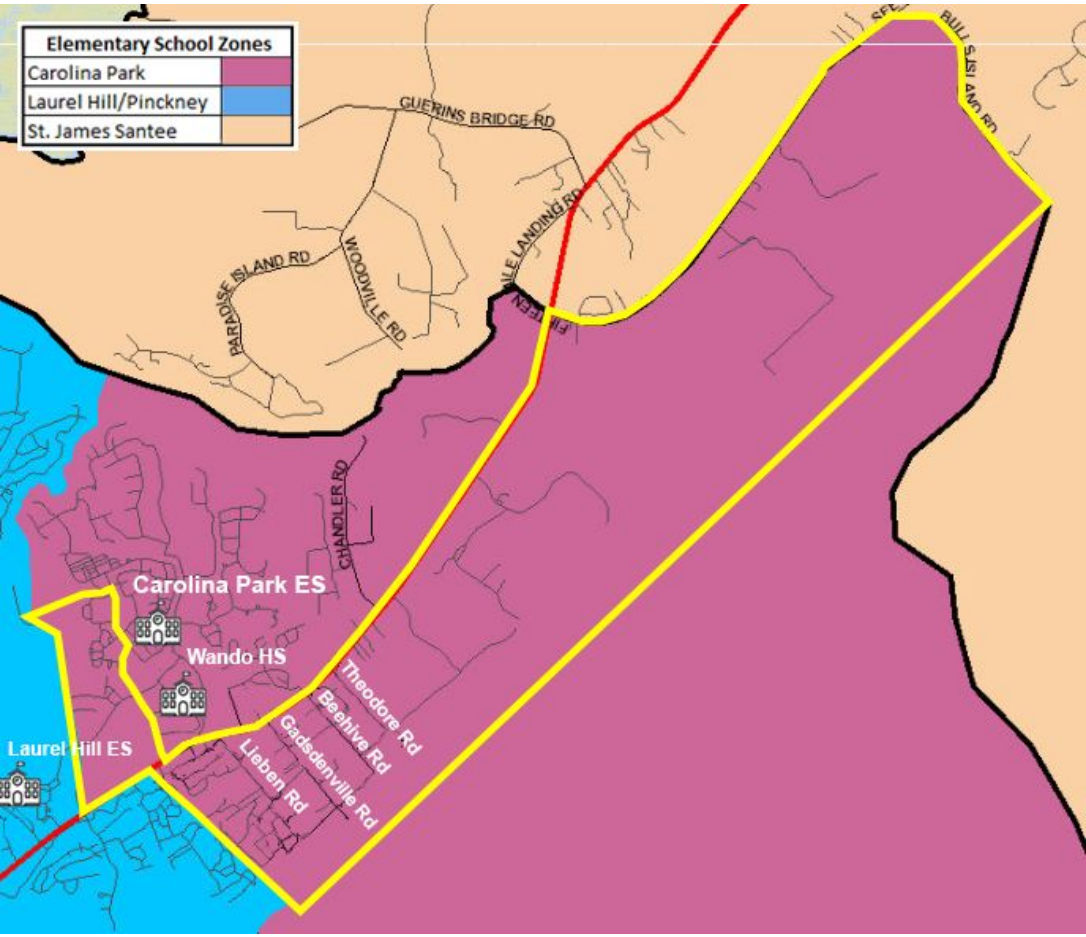

Option 4: North of 17 from Faison Rd to Carolina Park Blvd and Banning St up through Crosstrees Ln; South of 17 includes Landau Ln through the end of Carolina Park's zone at Seewee Rd and Bulls Island Rd (236 Students)

Grade	Count
K	57
1	29
2	42
3	44
4	40
5	41
Total	253

Ethnicity	Count
A	5
B	41
H	14
M	8
W	185
Total	253

Top Attending Schools	Count
Carolina Park ES	236
Jennie Moore ES	4
Sullivan's Island ES	3
Charles Pinckney ES	2
James Simons Montessori	2