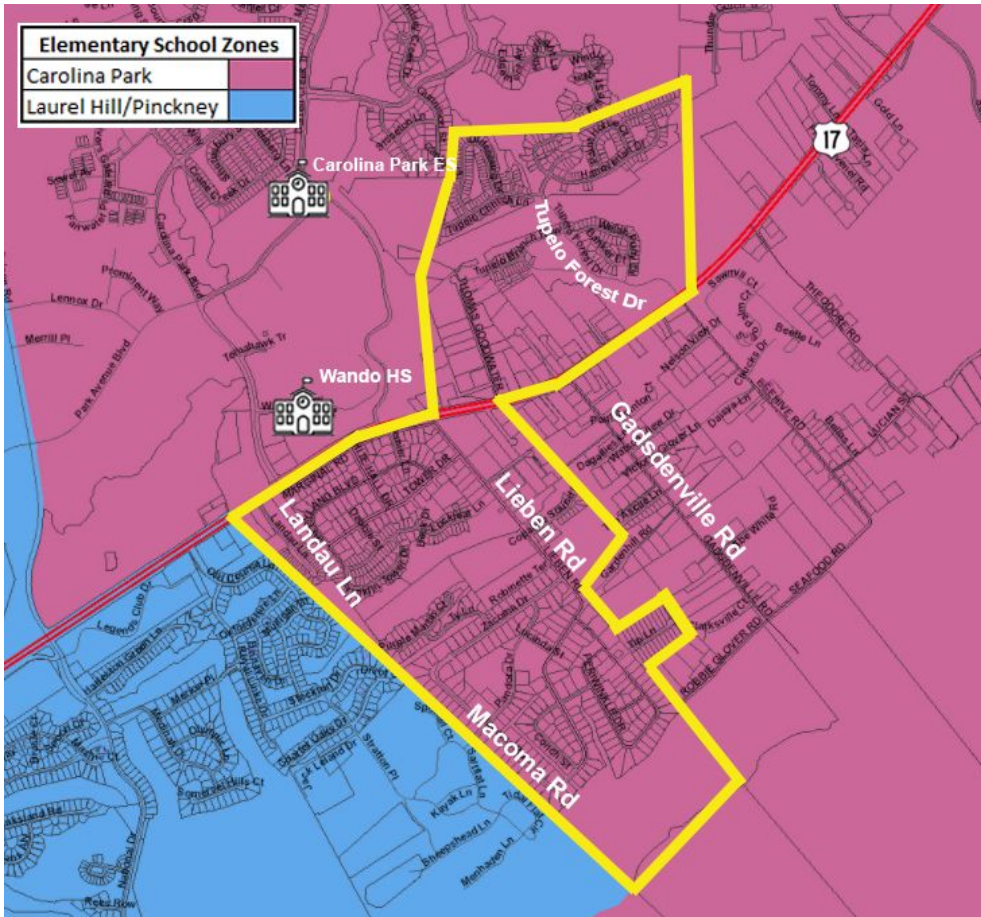

Option 1: North of 17 from Faison Rd to Carolina Park Blvd and Banning St up through Crosstrees Ln; South of 17 includes all of the homes off of Landau Ln, Tip Ln and Lieben Rd through Macoma Rd (186 Students)

Option 1A: North of 17 from Faison Rd to Carolina Park Blvd and Banning St up through Crosstrees Ln; South of 17 includes Landau Ln up through Gadsdenville Rd including all of the homes off of Seafood Ln (197 Students)

Option 2: North of 17 including all homes off of Tupelo Forest Dr and Thomas Goodwater Dr; South of 17 includes all of the homes off of Landau Ln and Tip Ln and in between Macoma Rd and Lieben Rd (202 Students)

Option 2A: North of 17 including all homes off of Tupelo Forest Dr and Thomas Goodwater Dr; South of 17 includes Landau Ln up through Gadsdenville Rd including all of the homes off of Seafood Ln (213 Students)