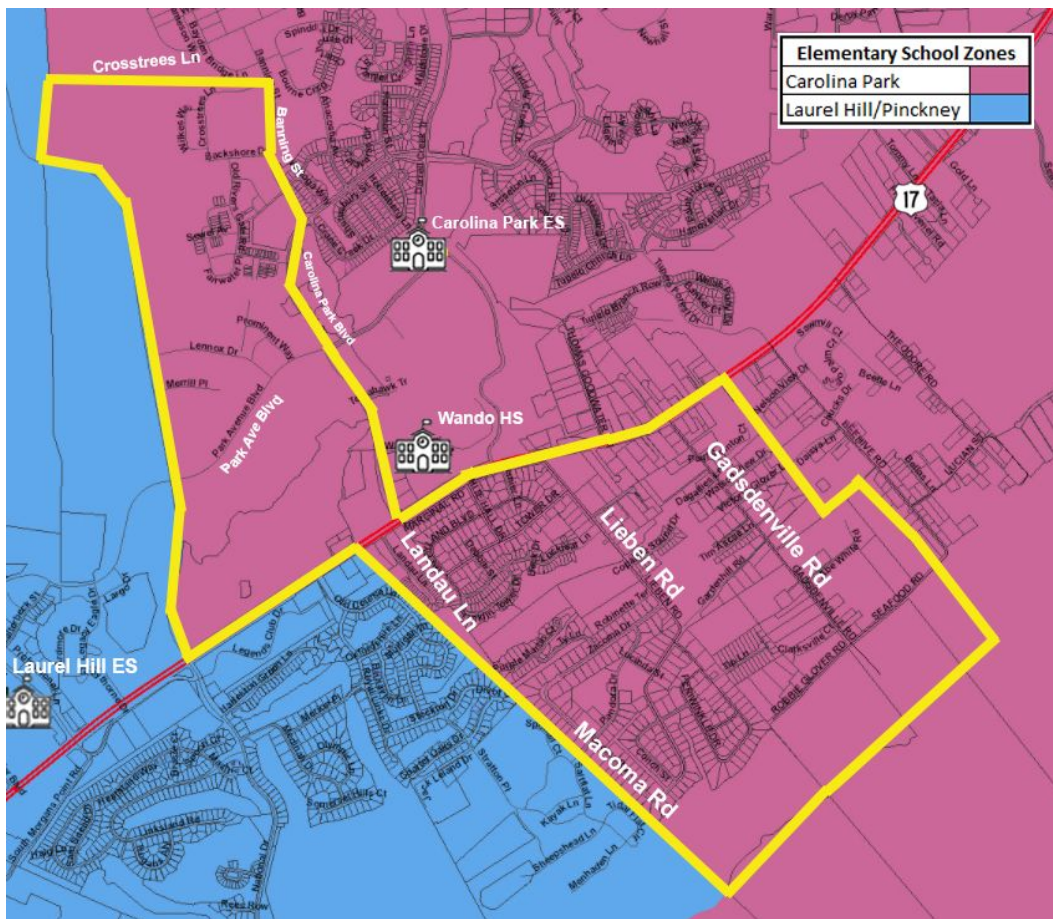

Option 1: North of 17 from Faison Rd to Carolina Park Blvd and Banning St up through Crosstrees Ln; South of 17 includes all of the homes off of Landau Ln, Tip Ln and Lieben Rd through Macoma Rd (186 Students)

Option 1A: North of 17 from Faison Rd to Carolina Park Blvd and Banning St up through Crosstrees Ln; South of 17 includes Landau Ln up through Gadsdenville Rd including all of the homes off of Seafood Ln (197 Students)

Option 2: North of 17 including all homes off of Tupelo Forest Dr and Thomas Goodwater Dr; South of 17 includes all of the homes off of Landau Ln and Tip Ln and in between Macoma Rd and Lieben Rd (202 Students)

Option 2A: North of 17 including all homes off of Tupelo Forest Dr and Thomas Goodwater Dr; South of 17 includes Landau Ln up through Gadsdenville Rd including all of the homes off of Seafood Ln (213 Students)