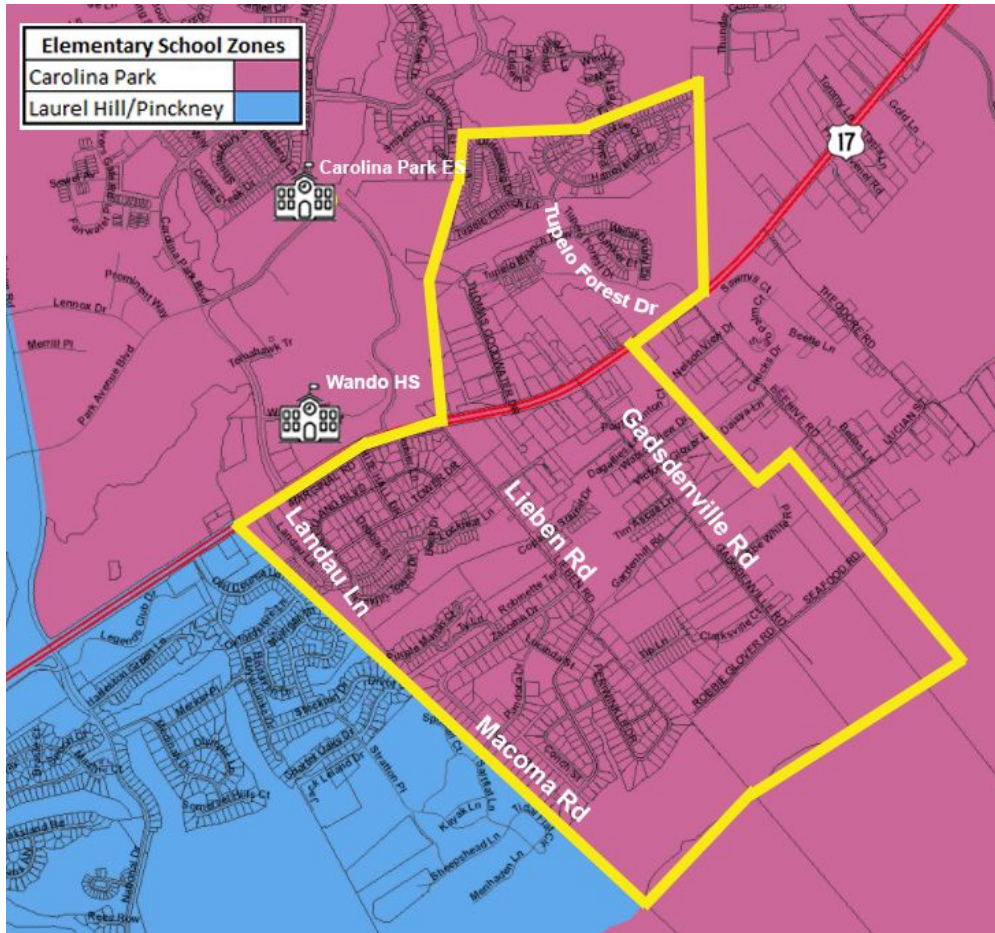

Option 1A: North of 17 from Faison Rd to Carolina Park Blvd and Banning St up through Crosstrees Ln; South of 17 includes Landau Ln up through Gadsdenville Rd including all of the homes off of Seafood Ln (197 Students)

Option 2: North of 17 including all homes off of Tupelo Forest Dr and Thomas Goodwater Dr; South of 17 includes all of the homes off of Landau Ln and Tip Ln and in between Macoma Rd and Lieben Rd (202 Students)

Option 2A: North of 17 including all homes off of Tupelo Forest Dr and Thomas Goodwater Dr; South of 17 includes Landau Ln up through Gadsdenville Rd including all of the homes off of Seafood Ln (213 Students)