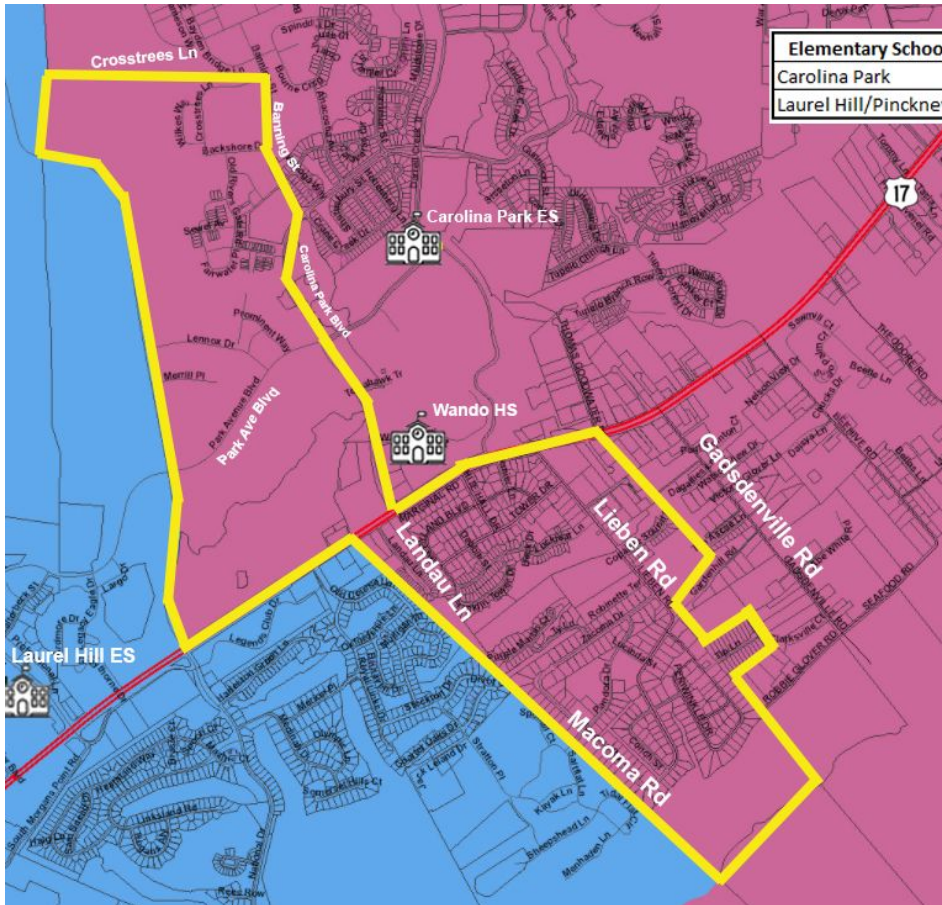

Option 1: North of 17 from Faison Rd to Carolina Park Blvd and Banning St up through Crosstrees Ln; South of 17 includes all of the homes off of Landau Ln, Tip Ln and Lieben Rd through Macoma Rd (186 Students)

Option 1A: North of 17 from Faison Rd to Carolina Park Blvd and Banning St up through Crosstrees Ln; South of 17 includes Landau Ln up through Gadsdenville Rd including all of the homes off of Seafood Ln (197 Students)

Option 2: North of 17 including all homes off of Tupelo Forest Dr and Thomas Goodwater Dr; South of 17 includes all of the homes off of Landau Ln and Tip Ln and in between Macoma Rd and Lieben Rd (202 Students)

Option 2A: North of 17 including all homes off of Tupelo Forest Dr and Thomas Goodwater Dr; South of 17 includes Landau Ln up through Gadsdenville Rd including all of the homes off of Seafood Ln (213 Students)