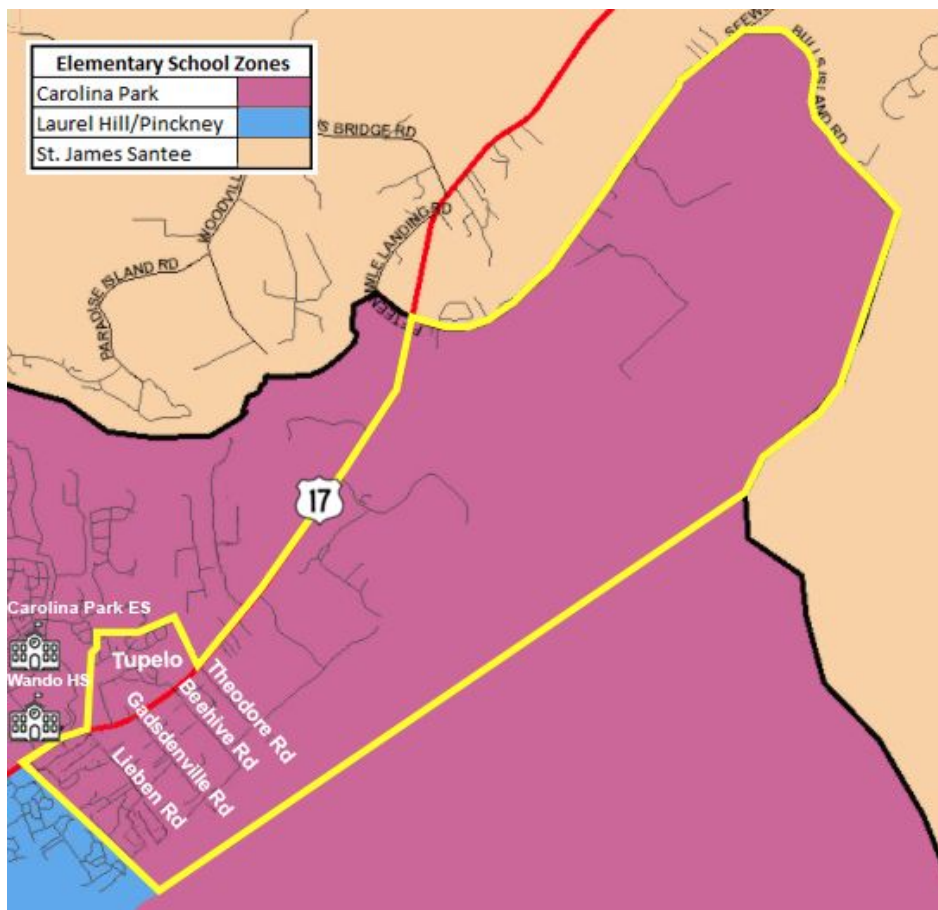

Option 1A: North of 17 from Faison Rd to Carolina Park Blvd and Banning St up through Crosstrees Ln; South of 17 includes Landau Ln up through Gadsdenville Rd including all of the homes off of Seafood Ln (197 Students)

Option 2: North of 17 including all homes off of Tupelo Forest Dr and Thomas Goodwater Dr; South of 17 includes all of the homes off of Landau Ln and Tip Ln and in between Macoma Rd and Lieben Rd (202 Students)

Option 2A: North of 17 including all homes off of Tupelo Forest Dr and Thomas Goodwater Dr; South of 17 includes Landau Ln up through Gadsdenville Rd including all of the homes off of Seafood Ln (213 Students)

Option 3: North of 17 including all roads off Tupelo Forest Dr and Thomas Goodwater Dr; South of 17 includes Landau Ln through the end of Carolina Park's zone at Seewee Rd and Bulls Island Rd (252 Students)